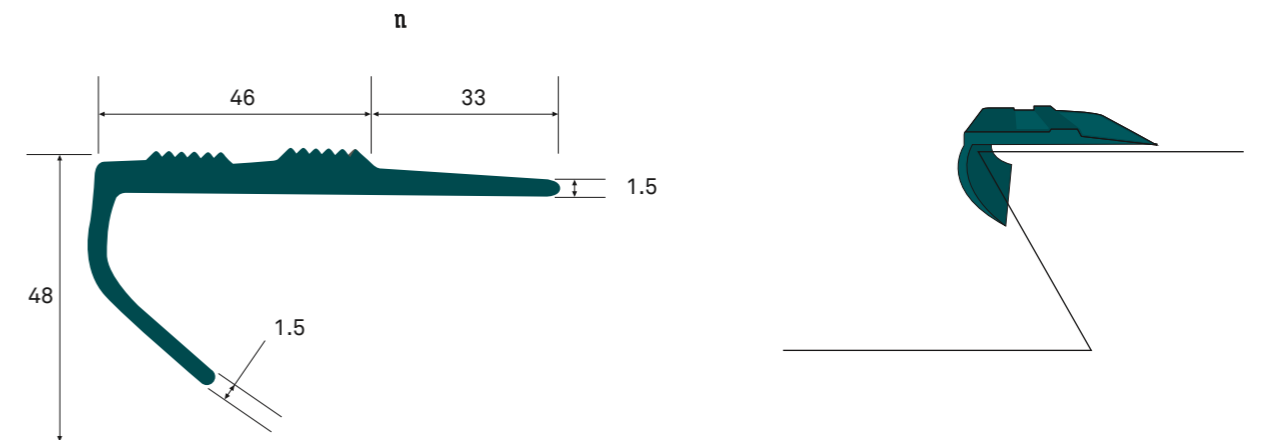

Built-in step

2000 mm or shorter on request